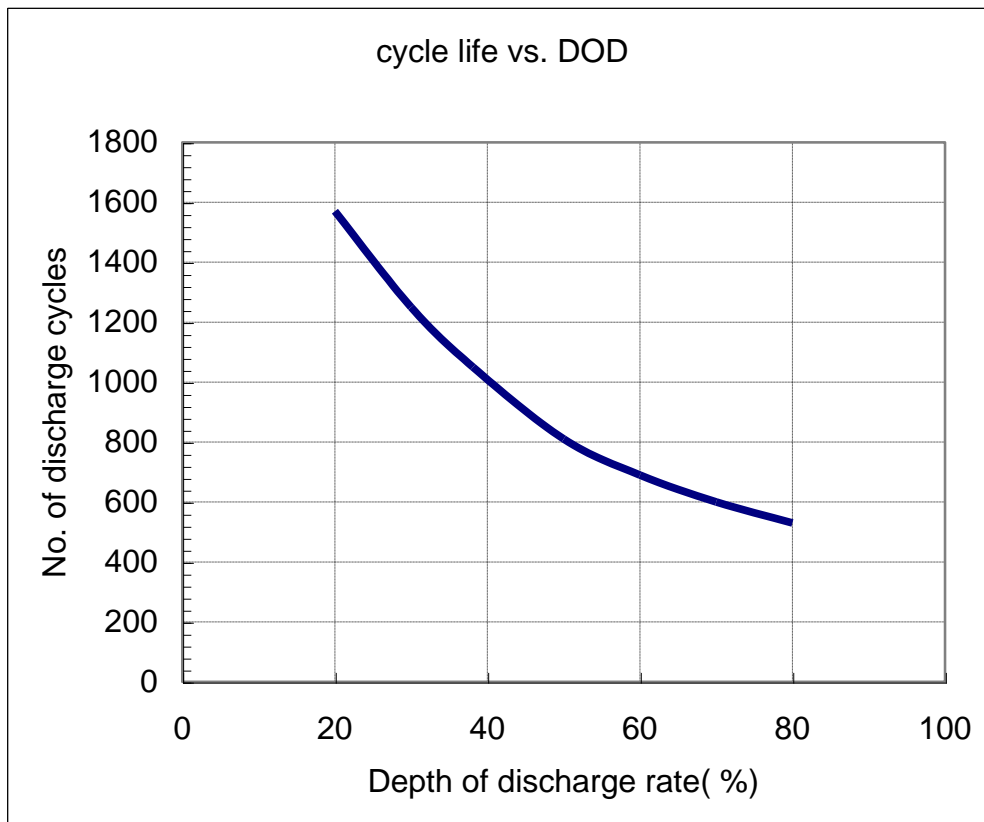

AcmeG series Battery Cycle Life Performance

	Depth of discharge			
	20%	40%	60%	80%
Cycle life	1570	1000	690	530

For MPG & AcmeG series