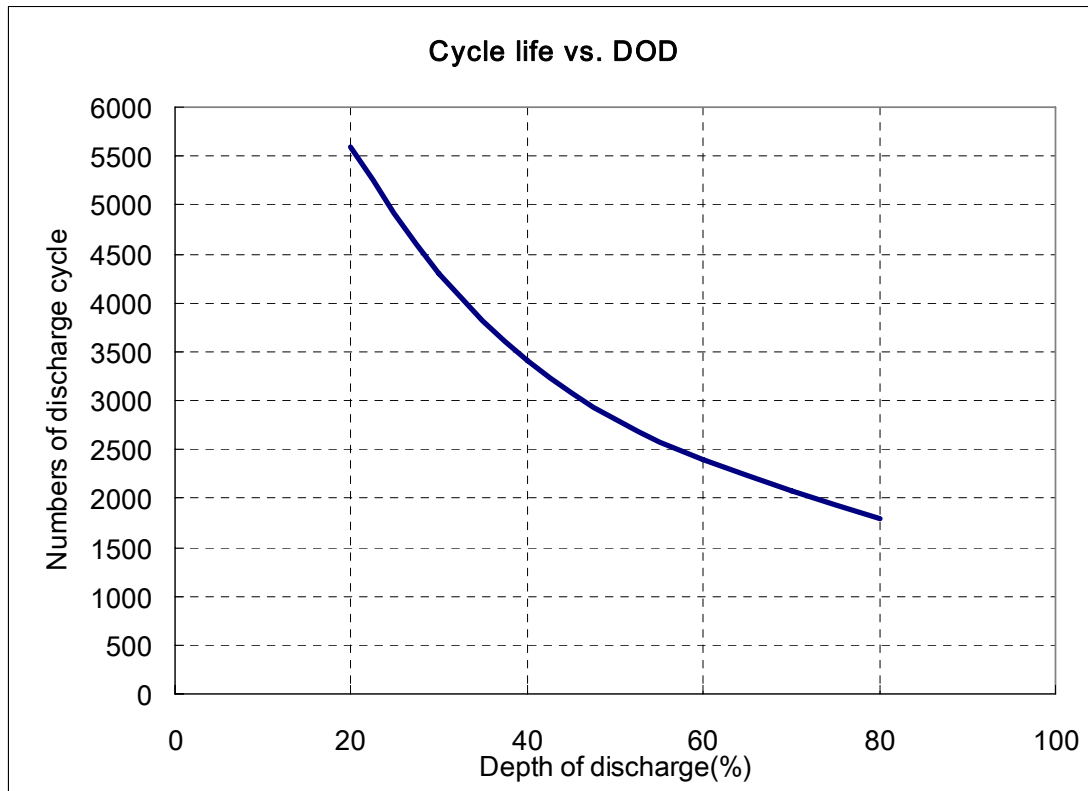

REX Battery Cycle Life Performance

For REX series with temperature of 20 – 25°C and proper charging.